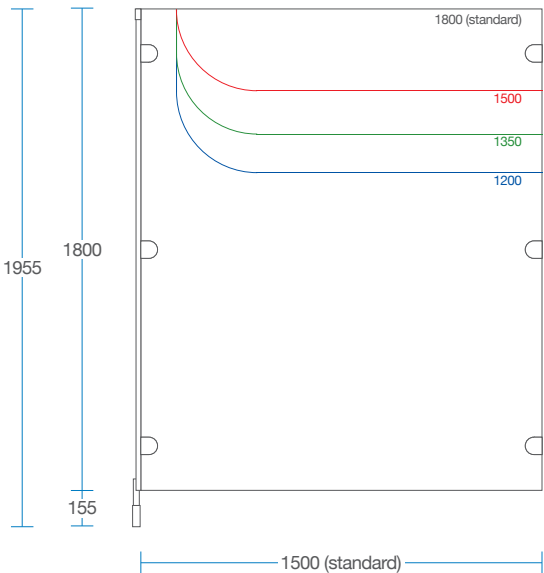

Manufacturer

Cubicle Centre Ltd, Unit 33 Caldervale Business Park, Ravensthorpe, West Yorkshire, WF13 3JL
Tel: (01924) 457600 Fax: (01924) 437600
Email: sales@washroomcubicles.co.uk

Specification

Overall cubicle height: 1955mm including a 155mm floor clearance

Doors: 18mm thick, Melamine Faced Chipboard (MFC) - hinges through-bolted to front panels for added strength. Choice of three door profile designs as standard

Partitions: 18mm thick, Melamine Faced Chipboard (MFC) - 1500mm (deep) x 1800mm (high) as standard. 1500, 1350 or 1200mm (high) reverse curve @ extra cost

Edging: 2.0mm solid PVC with soft radius edge - Colour: Contrasting

Fittings: Powder coated fittings - head-rail, wall and pilaster brackets, adjustable cubicle legs, heavy duty hinges and cubicle latches (multi-coloured)

NOTE: Brecon is available in CGL @ extra cost

Colour options

Panels & Doors: Blue, Red, Yellow, Stone Grey, White, Cream or Plain Grey

Doors ONLY: Blueberry, Kiwifruit, Mango or Dragon Fruit

Standard Size Guide

Overall height:	1955mm
Partition height:	1800mm (standard)
Partition depth:	1500mm (standard)
Door width:	600mm
Door opening:	550mm
Start / End Fascia:	150mm
Middle Fascia:	300mm
Floor clearance:	155mm