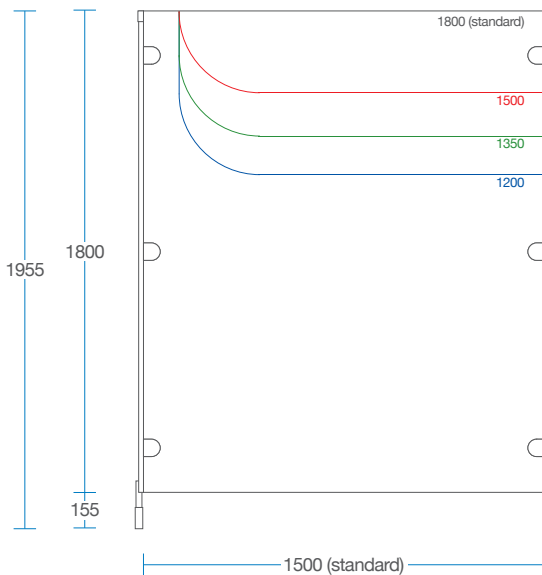

Manufacturer

Cubicle Centre Ltd, Unit 33 Caldervale Business Park, Ravensthorpe, West Yorkshire, WF13 3JL
Tel: (01924) 457600 Fax: (01924) 437600
Email: sales@washroomcubicles.co.uk

Specification

Overall cubicle height: 1955mm including a 155mm floor clearance

Doors: 18mm thick, Melamine Faced Chipboard (MFC) - hinges through-bolted to front panels for added strength. Choice of three door profile designs as standard

Partitions: 18mm thick, Melamine Faced Chipboard (MFC) - 1500mm (deep) x 1800mm (high) as standard. 1500, 1350 or 1200mm (high) reverse curve @ extra cost

Edging: 2.0mm solid PVC with soft radius edge - Colour: Contrasting

Fittings: Powder coated fittings - head-rail, wall and pilaster brackets, adjustable cubicle legs, heavy duty hinges and cubicle latches (multi-coloured)

NOTE: Brecon is available in CGL @ extra cost

Colour options

Panels & Doors: Blue, Red, Yellow, Stone Grey, White, Cream or Plain Grey

Doors ONLY: Blueberry, Kiwifruit, Mango or Dragon Fruit

Standard Size Guide

Overall height:	1955mm
Partition height:	1800mm (standard)
Partition depth:	1500mm (standard)
Door width:	600mm
Door opening:	550mm
Start / End Fascia:	150mm
Middle Fascia:	300mm
Floor clearance:	155mm