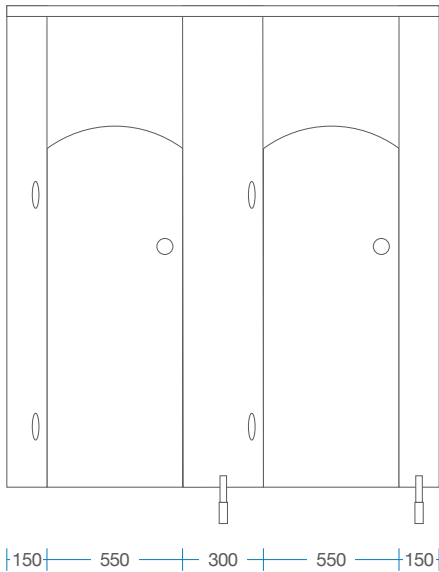

Anti-trap hinges and latches

Multi-coloured or SAA fittings

Bright selection of MFC colours

[www.washroomcubicles.co.uk/brecon](http://www.washroomcubicles.co.uk/brecon)

Blue Panels with Yellow Doors (Standard Fittings Shown)

**Overall cubicle height:** 1955mm including a 155mm floor clearance

**Doors:** 18mm thick, Melamine Faced Chipboard (MFC) - hinges through-bolted to front panels for added strength. Choice of three door profile designs as standard

**Partitions:** 18mm thick, Melamine Faced Chipboard (MFC) - 1500mm (deep) x 1800mm (high) as standard. 1500, 1350 or 1200mm (high) reverse curve @ extra cost

**Edging:** 2.0mm solid PVC with soft radius edge - Colour: Contrasting

**Colour options**

**Panels & Doors:** Blue, Red, Yellow, Stone Grey, White, Cream or Plain Grey

**Doors ONLY:** Blueberry, Kiwifruit, Mango or Dragon Fruit

**Standard Size Guide**

Overall height:	1955mm
Partition height:	1800mm (standard)
Partition depth:	1500mm (standard)
Door width:	600mm
Door opening:	550mm
Start / End Fascia:	150mm
Middle Fascia:	300mm
Floor clearance:	155mm