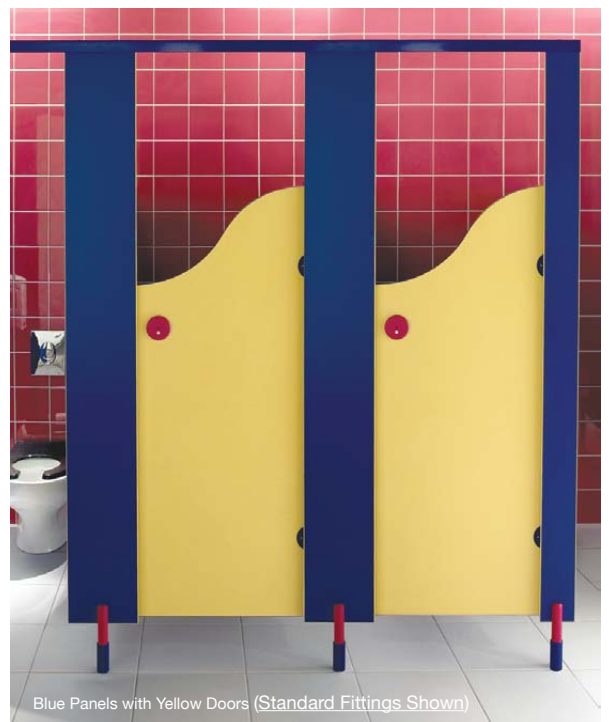

# Brecon

Combining creativity with added safety features, Brecon is the preferred choice of cubicle system for Junior School washrooms.

Made to measure

Melamine Faced Chipboard as standard (CGL at extra cost)

Anti-trap hinges and latches

Multi-coloured or SAA fittings

Bright selection of MFC colours

[www.washroomcubicles.co.uk/brecon](http://www.washroomcubicles.co.uk/brecon)

Blue Panels with Yellow Doors (Standard Fittings Shown)

**Overall cubicle height:** 1955mm including a 155mm floor clearance

**Doors:** 18mm thick, Melamine Faced Chipboard (MFC) - hinges through-bolted to front panels for added strength. Choice of three door profile designs as standard

**Partitions:** 18mm thick, Melamine Faced Chipboard (MFC) - 1500mm (deep) x 1800mm (high) as standard. 1500, 1350 or 1200mm (high) reverse curve @ extra cost

**Edging:** 2.0mm solid PVC with soft radius edge - Colour: Contrasting