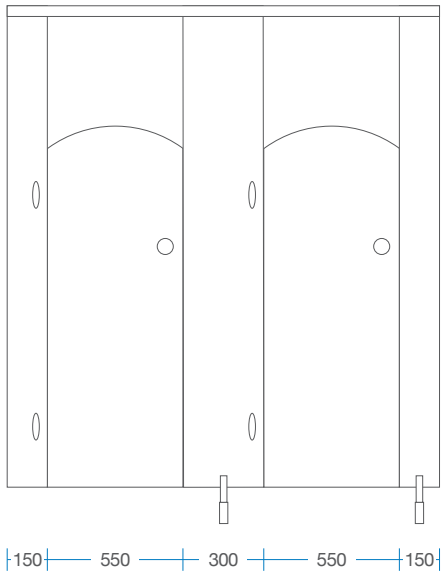

Manufacturer

Cubicle Centre Ltd, Unit 33 Caldervale Business Park, Ravensthorpe, West Yorkshire, WF13 3JL
Tel: (01924) 457600 Fax: (01924) 437600
Email: sales@washroomcubicles.co.uk

Specification

Overall cubicle height: 1955mm including a 155mm floor clearance

Doors: 18mm thick, Melamine Faced Chipboard (MFC) - hinges through-bolted to front panels for added strength. Choice of three door profile designs as standard

Partitions: 18mm thick, Melamine Faced Chipboard (MFC) - 1500mm (deep) x 1800mm (high) as standard. 1500, 1350 or 1200mm (high) reverse curve @ extra cost

Edging: 2.0mm solid PVC with soft radius edge - Colour: Contrasting

Fittings: Powder coated fittings - head-rail, wall and pilaster brackets, adjustable cubicle legs, heavy duty hinges and cubicle latches (multi-coloured)

NOTE: Brecon is available in CGL @ extra cost

Colour options

Panels & Doors: Blue, Red, Yellow, Stone Grey, White, Cream or Plain Grey

Doors ONLY: Blueberry, Kiwifruit, Mango or Dragon Fruit

Standard Size Guide

Overall height:	1955mm
Partition height:	1800mm (standard)
Partition depth:	1500mm (standard)
Door width:	600mm
Door opening:	550mm
Start / End Fascia:	150mm
Middle Fascia:	300mm
Floor clearance:	155mm