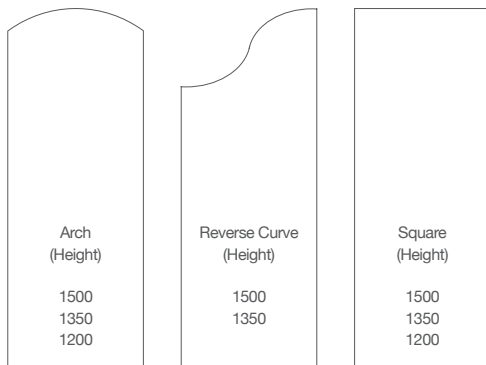

Manufacturer

Cubicle Centre Ltd, Unit 33 Caldervale Business Park, Ravensthorpe, West Yorkshire, WF13 3JL
Tel: (01924) 457600 Fax: (01924) 437600
Email: sales@washroomcubicles.co.uk

Specification

Overall cubicle height: 1955mm including a 155mm floor clearance

Doors: 18mm thick, Melamine Faced Chipboard (MFC) - hinges through-bolted to front panels for added strength. Choice of three door profile designs as standard

Partitions: 18mm thick, Melamine Faced Chipboard (MFC) - 1500mm (deep) x 1800mm (high) as standard. 1500, 1350 or 1200mm (high) reverse curve @ extra cost

Edging: 2.0mm solid PVC with soft radius edge - Colour: Contrasting

Fittings: Powder coated fittings - head-rail, wall and pilaster brackets, adjustable cubicle legs, heavy duty hinges and cubicle latches (multi-coloured)

NOTE: Brecon is available in CGL @ extra cost

Colour options

Panels & Doors: Blue, Red, Yellow, Stone Grey, White, Cream or Plain Grey

Doors ONLY: Blueberry, Kiwifruit, Mango or Dragon Fruit

Standard Size Guide

Overall height:	1955mm
Partition height:	1800mm (standard)
Partition depth:	1500mm (standard)
Door width:	600mm
Door opening:	550mm
Start / End Fascia:	150mm
Middle Fascia:	300mm
Floor clearance:	155mm