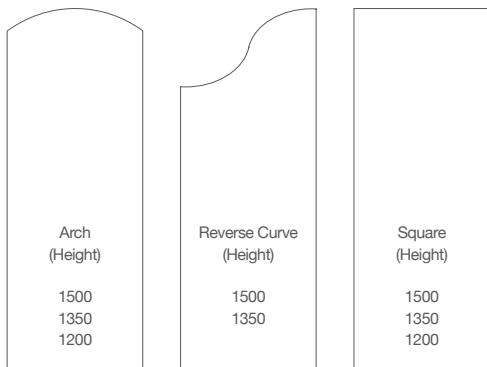

Manufacturer

Cubicle Centre Ltd, Unit 33 Caldervale Business Park, Ravensthorpe, West Yorkshire, WF13 3JL
Tel: (01924) 457600 Fax: (01924) 437600
Email: sales@washroomcubicles.co.uk

Specification

Overall cubicle height: 1955mm including a 155mm floor clearance

Doors: 18mm thick, Melamine Faced Chipboard (MFC) - hinges through-bolted to front panels for added strength. Choice of three door profile designs as standard

Partitions: 18mm thick, Melamine Faced Chipboard (MFC) - 1500mm (deep) x 1800mm (high) as standard. 1500, 1350 or 1200mm (high) reverse curve @ extra cost

Edging: 2.0mm solid PVC with soft radius edge - Colour: Contrasting

Fittings: Powder coated fittings - head-rail, wall and pilaster brackets, adjustable cubicle legs, heavy duty hinges and cubicle latches (multi-coloured)

NOTE: Brecon is available in CGL @ extra cost

Colour options

Panels & Doors: Blue, Red, Yellow, Stone Grey, White, Cream or Plain Grey

Doors ONLY: Blueberry, Kiwifruit, Mango or Dragon Fruit

Standard Size Guide

Overall height:	1955mm
Partition height:	1800mm (standard)
Partition depth:	1500mm (standard)
Door width:	600mm
Door opening:	550mm
Start / End Fascia:	150mm
Middle Fascia:	300mm
Floor clearance:	155mm