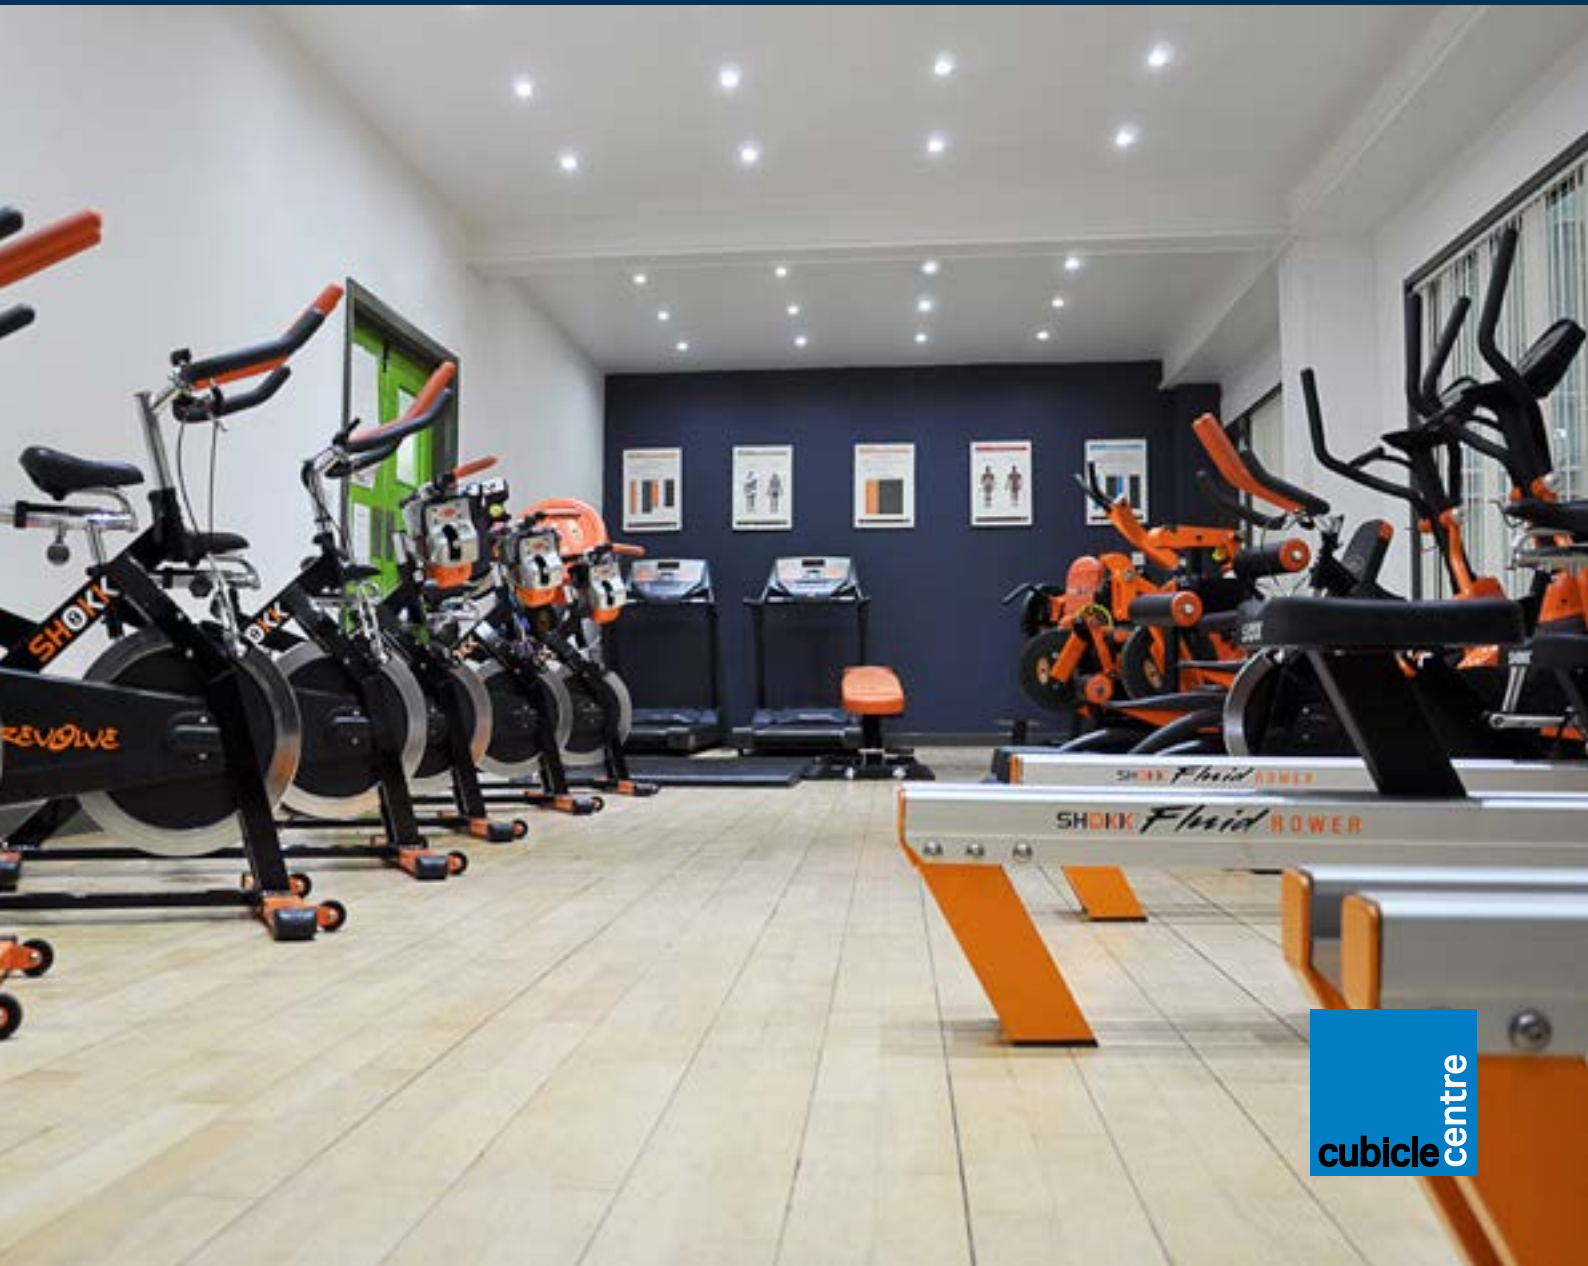

# Case Study

July 2013 - Issue 10

Location	<b>Spectrum Leisure and Community Centre</b>
Cubicle System	<b>Cairngorm™</b>
Manufacturer	<b>Cubicle Centre</b>
Website	<b><a href="http://www.washroomcubicles.co.uk">www.washroomcubicles.co.uk</a></b>