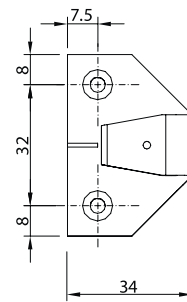

Standard Cistern-Box Kit

Helpline (01924) 457600
www.washroomcubicles.co.uk

Panel Fitting Components

Suspension Fitting
Frame Component

Suspension Fitting
Panel Component

Push-In Fitting
Frame Component

Push-In Fitting
Panel Component