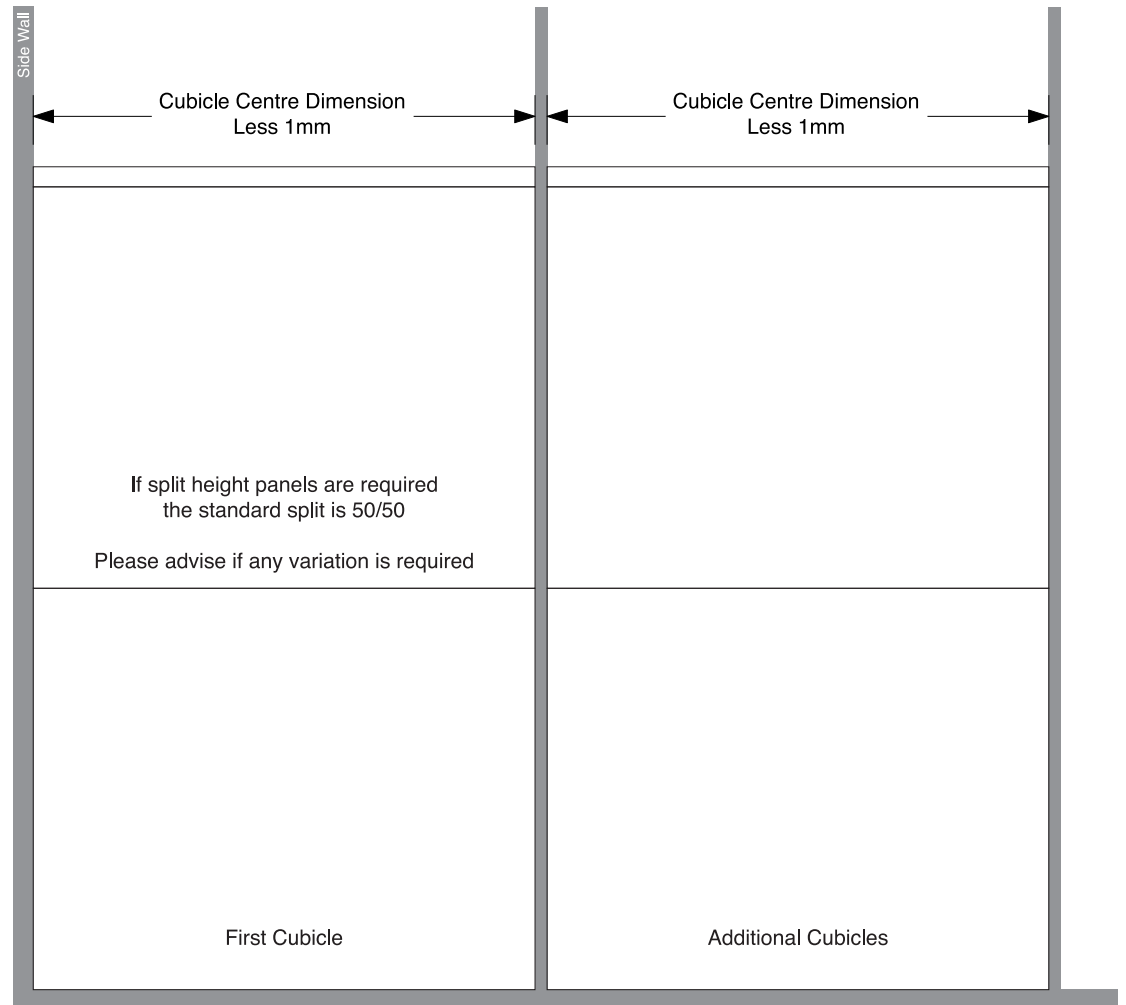

Standard Cistern-Box Kit

Helpline (01924) 457600
www.washroomcubicles.co.uk

Panel Fitting Components

Suspension Fitting
Frame Component

Suspension Fitting
Panel Component

Push-In Fitting
Frame Component

Push-In Fitting
Panel Component