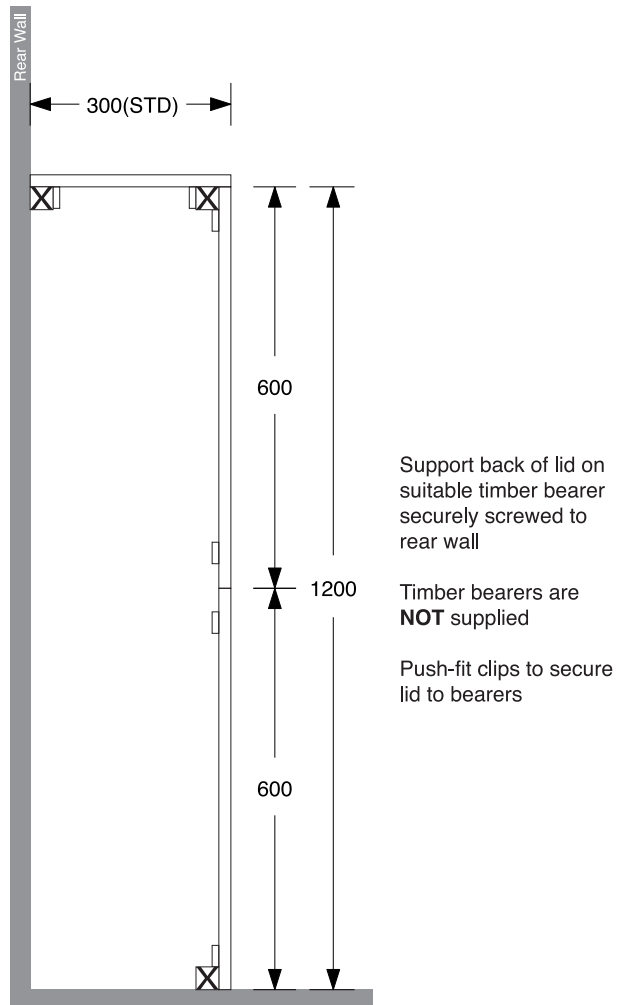

Standard Cistern-Box Kit

Helpline (01924) 457600
www.washroomcubicles.co.uk

Panel Fitting Components

Suspension Fitting
Frame Component

Suspension Fitting
Panel Component

Push-In Fitting
Frame Component

Push-In Fitting
Panel Component