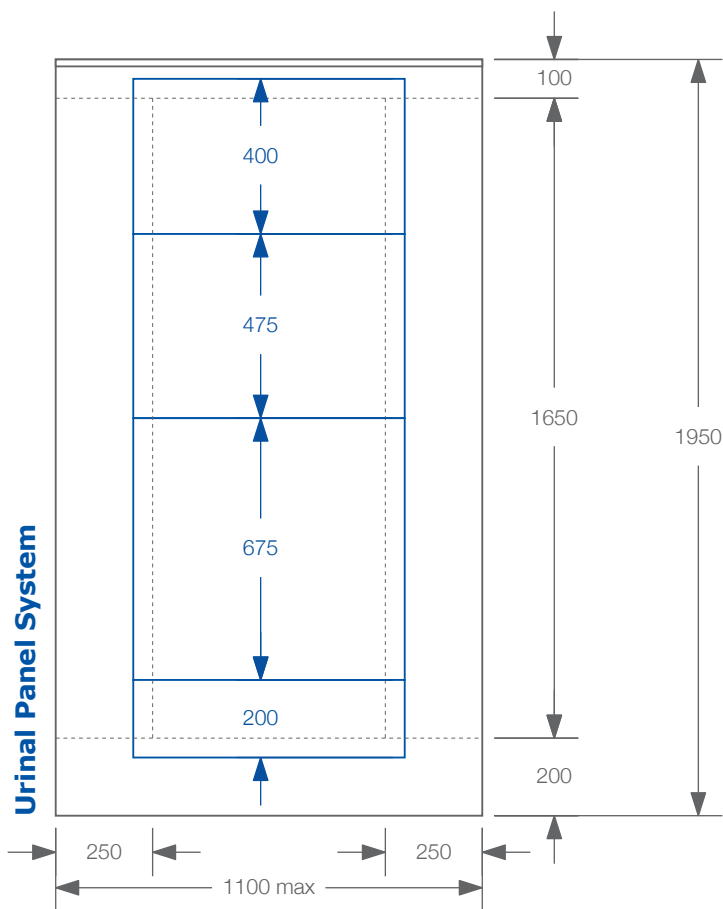

NEW

PENDLE WASHROOM PANELS

THE BOX PACKED WASHROOM PANEL SYSTEM

Available to match all Pendle Cubicle colour options

pendle washroom panels

The mark of responsible forestry

- **Simple** to specify
x1 complete Panel System per box
- **Easy** to install
Adjustable on site
- **Quick** delivery
Usually dispatched within 48hrs
- **FSC** panels*
Sourced from responsibly managed forests

The Pendle washroom panel system has been developed for both Urinal and WC panel configurations. With an overall height to match a Pendle Toilet Cubicle, this box packed panel system can be cut-to-size on site to fit various cubicle widths up to a max. of 1100mm. For a complete finish each panel pack is supplied with a 1100mm (w) x 300mm (d) lid.

NOTE: Timber frame supplied by other. Pendle panels are NOT suitable for shower areas.

Colour Options

Grey option available as standard.

Cream and Woodgrain options are available with extended lead times.