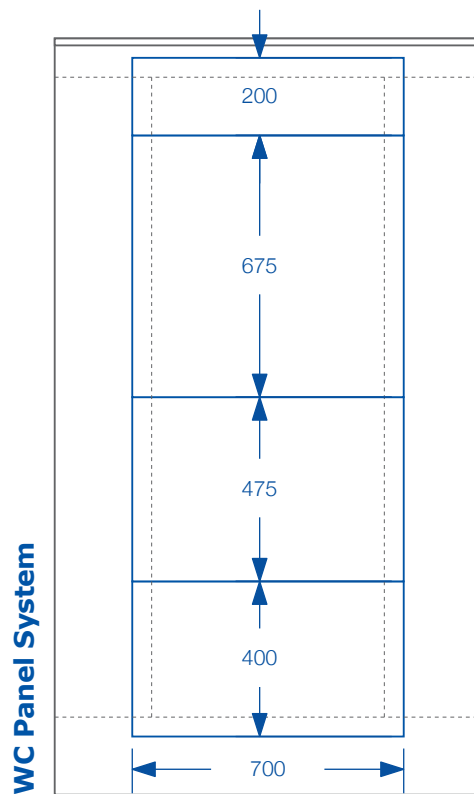

NEW

PENDLE WASHROOM PANELS

THE BOX PACKED WASHROOM PANEL SYSTEM

Available to match all Pendle Cubicle colour options

pendle washroom panels

The mark of responsible forestry

- **Simple** to specify
x1 complete Panel System per box
- **Easy** to install
Adjustable on site
- **Quick** delivery
Usually dispatched within 48hrs
- **FSC** panels*
Sourced from responsibly managed forests

The Pendle washroom panel system has been developed for both Urinal and WC panel configurations. With an overall height to match a Pendle Toilet Cubicle, this box packed panel system can be cut-to-size on site to fit various cubicle widths up to a max. of 1100mm. For a complete finish each panel pack is supplied with a 1100mm (w) x 300mm (d) lid.

NOTE: Timber frame supplied by other. Pendle panels are NOT suitable for shower areas.

Colour Options

Grey option available as standard.

Cream and Woodgrain options are available with extended lead times.