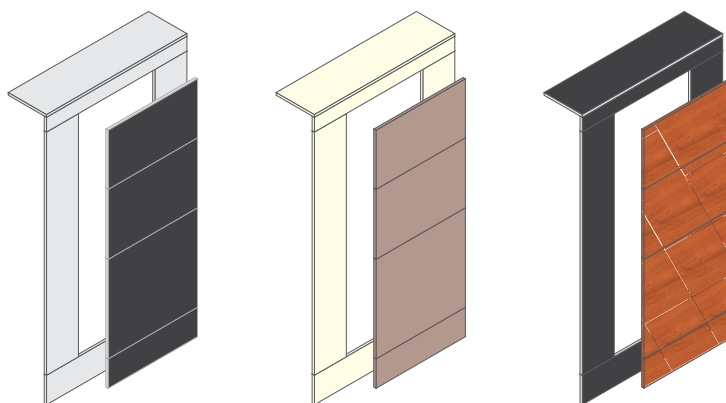

NEW

PENDLE WASHROOM PANELS

THE BOX PACKED WASHROOM PANEL SYSTEM

Available to match all Pendle Cubicle colour options

pendle washroom panels

The mark of responsible forestry

- **Simple** to specify
x1 complete Panel System per box
- **Easy** to install
Adjustable on site
- **Quick** delivery
Usually dispatched within 48hrs
- **FSC** panels*
Sourced from responsibly managed forests

The Pendle washroom panel system has been developed for both Urinal and WC panel configurations. With an overall height to match a Pendle Toilet Cubicle, this box packed panel system can be cut-to-size on site to fit various cubicle widths up to a max. of 1100mm. For a complete finish each panel pack is supplied with a 1100mm (w) x 300mm (d) lid.

NOTE: Timber frame supplied by other. Pendle panels are NOT suitable for shower areas.

Colour Options

Grey option available as standard.

Cream and Woodgrain options are available with extended lead times.