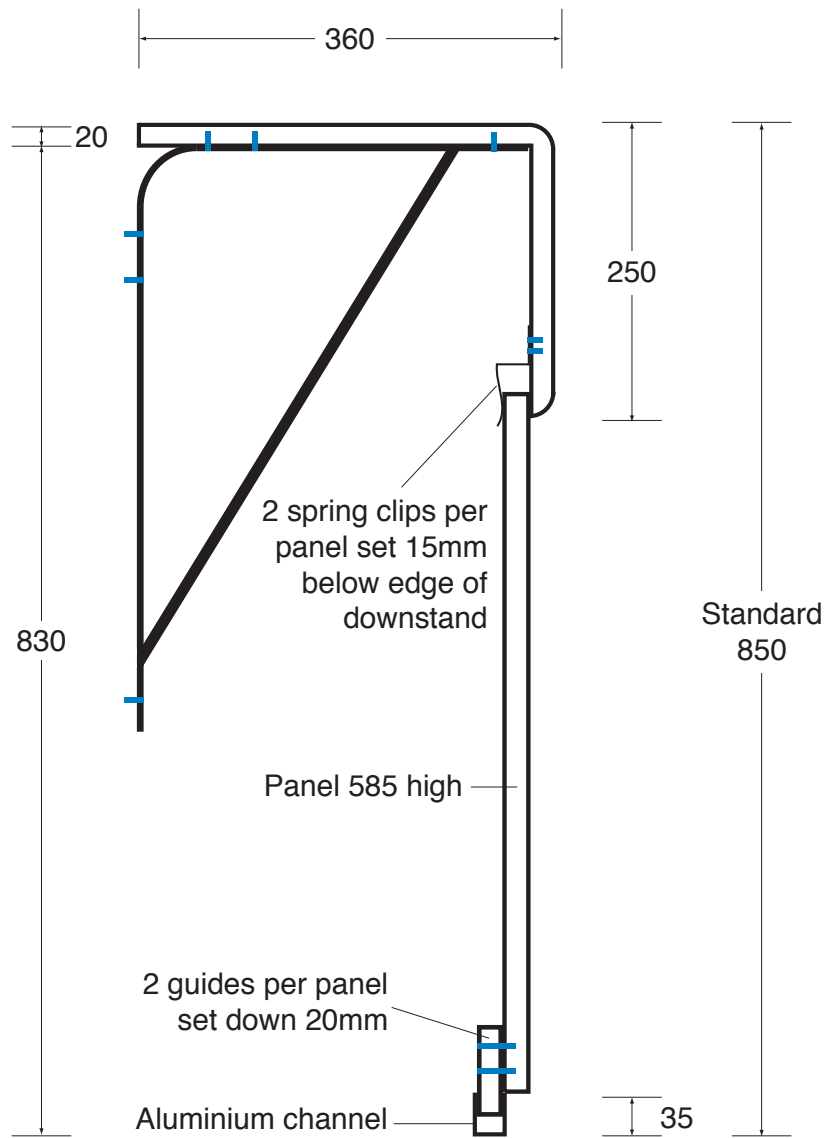

Tel: (01924) 457600 | Fax: (01924) 437600 | Email: sales@washroomcubicles.co.uk

Vanity units are supplied without basin cutouts and in kit form for self assembly.
© 2009 Cubicle Centre Ltd