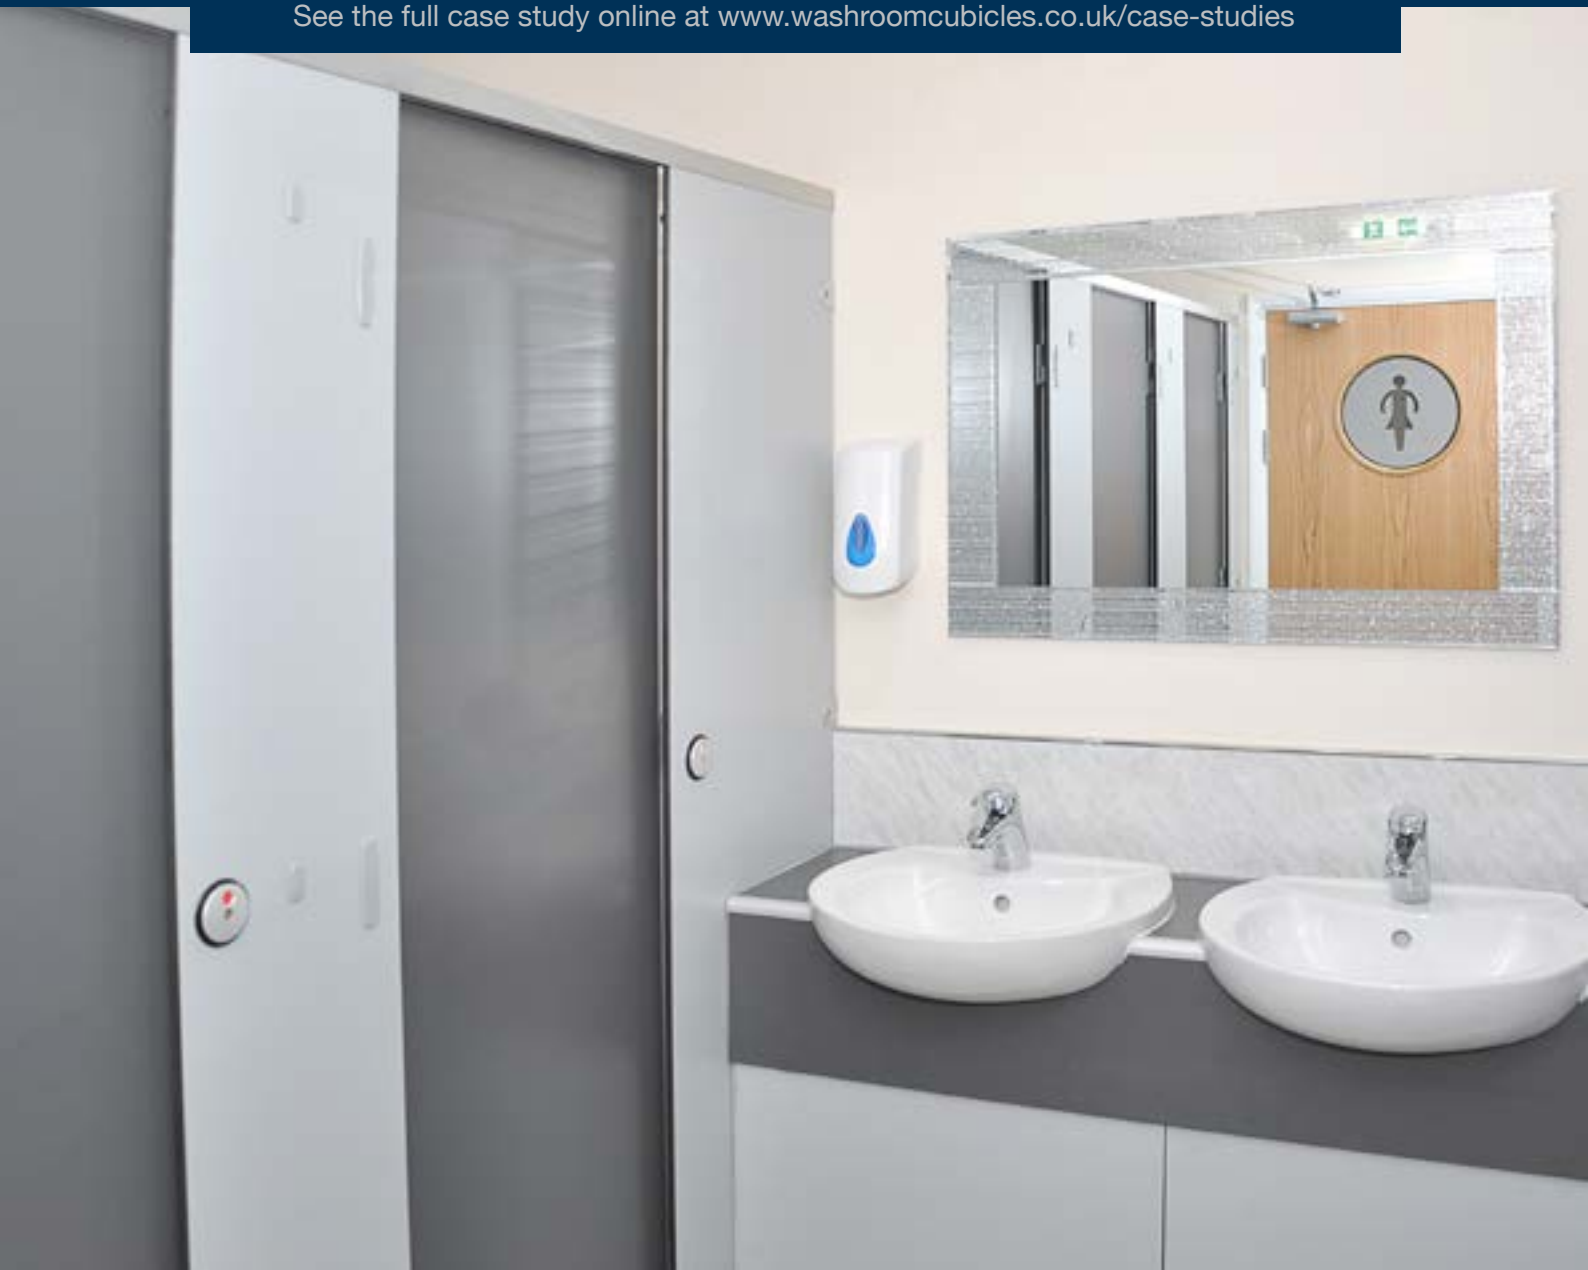

Beverley Race Course has been part of the historic market town for over 300 years. The Jockey Club was founded in 1752 and the first grandstand was built in 1767.

The race course has been continuously modernised over the last five decades to offer racegoers top quality racing with excellent facilities.

In 2016, development included the refurbishment of a new restaurant with new washroom facilities for the jockeys. The washrooms included

showers, toilets, vanity units and urinals in three different rooms.

Cairngorm cubicles were selected for their durability and style. Constructed of Compact Grade Laminate (CGL) panels and heavy duty fittings, these cubicles are built to last. The cubicles have Light Grey pilasters with Stone Grey doors so they match the clean, simple style of building.

Tel: 01924 457600

Email: sales@washroomcubicles.co.uk

Twitter: @CubicleCentre

See the full case study online at www.washroomcubicles.co.uk/case-studies