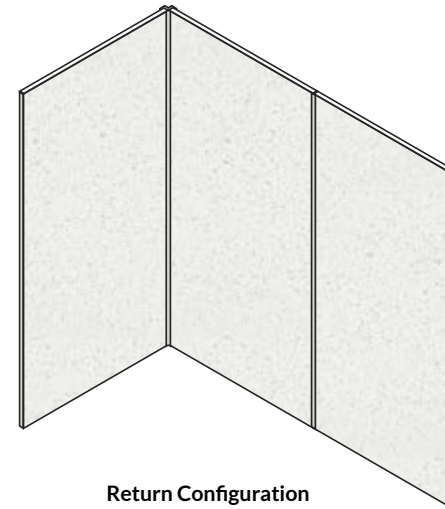

Standard Panel Size
1200mm x 2400mm

Fittings

Satin Silver Internal Corner Channel
Satin Silver End Channel
Satin Silver "H" Connecting Channel
White PVC Seal Channel

Panel colour

Standard and Premium colours available. See link below

Framing

Satin Silver Channels

Colour

Standard & Premium options
www.washroomcubicles.co.uk/shower-panels/

**Corner Configuration****Enclosed Configuration****Return Configuration**