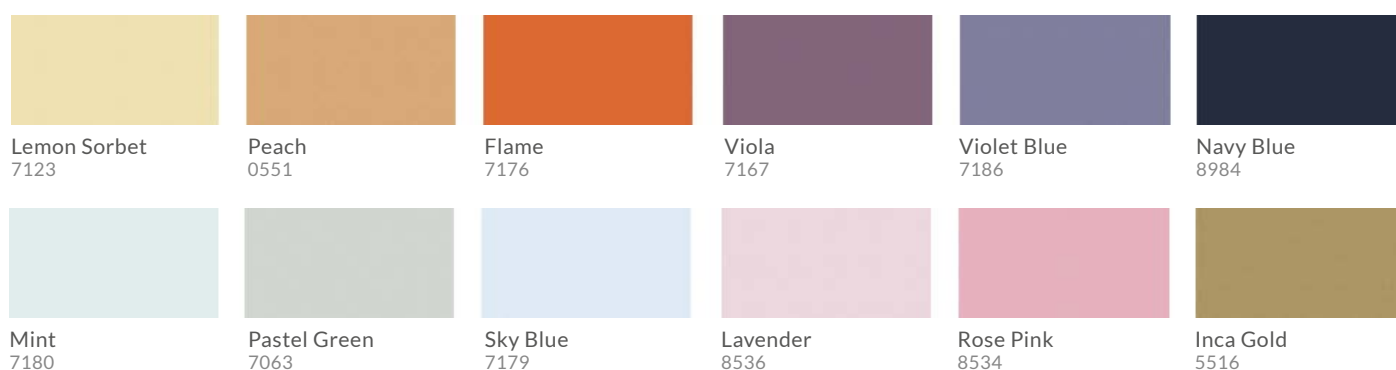

Kronospan

Website: www.kronospan-express.com