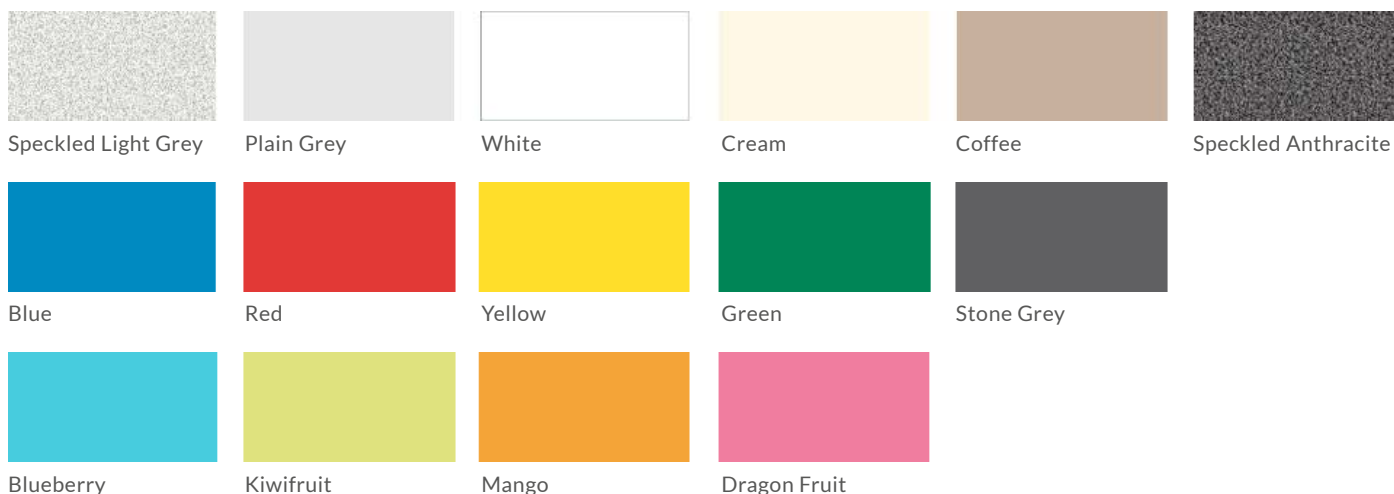

# Melamine Faced Chipboard Colour Options

## Stock MFC Colour Options

These stock Melamine Faced Chipboard colours may allow for a slightly reduced lead-time.

Bleu Caraïbes  
B086

Bleu Flash  
B001

Vert d'Eau  
V011

Bleu Oslo  
B048

Nova Lilas  
N022

Prune  
P112

Rose Bougainvillée  
Y022

Maryland Foncé  
M003