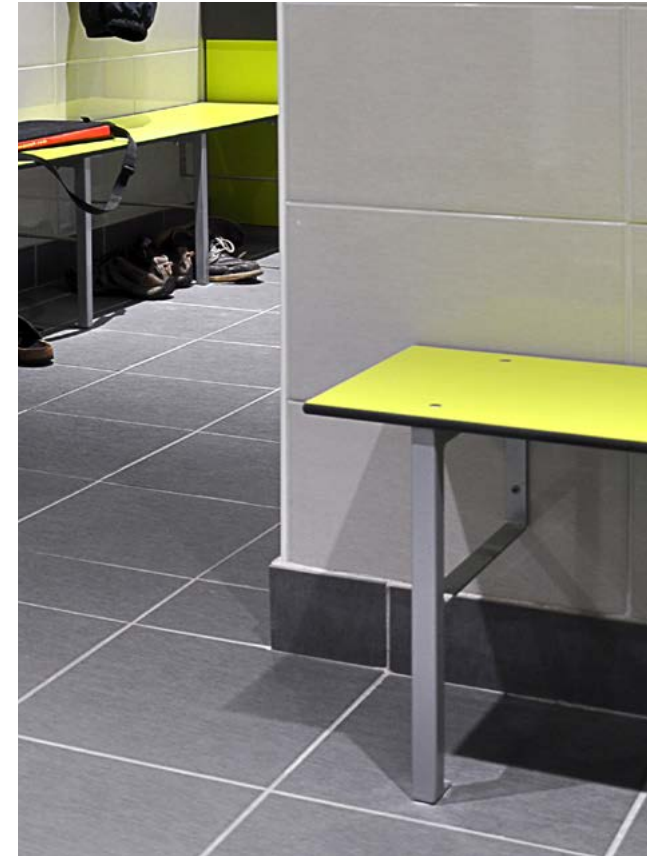

**Manufacturer**

Cubicle Centre  
+44 (0)1924 457600  
[design@washroomcubicles.co.uk](mailto:design@washroomcubicles.co.uk)

**Product reference** Bench Seating

**Material** Mild Steel Tubing (Frame)  
13mm Compact Grade Laminate  
or 32mm Beech Slats (Seating)

**Bench Iron Height** 425mm

**Bench Seating**

Unit Height 425mm  
Unit Depth 300mm (636mm for double island)  
Unit Width Width to suit requirements  
Frame Colour RAL 9005 Black or RAL 9006 Light Grey Powder Coated  
Seat Colour Beech slats (See below for CGL options)

**Colour**

Available in either RAL 9005 Black or RAL 9006 Light Grey finish with a choice of 32mm beech slats or 13mm compact grade laminate for seating.

Full colour range [www.washroomcubicles.co.uk/compact-grade-laminate/](http://www.washroomcubicles.co.uk/compact-grade-laminate/)